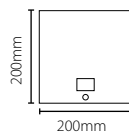

Net2 nano 1 door controller - Plastic housing

Sales code 654-549
Price £215.00
More information <http://paxton.info/1294>