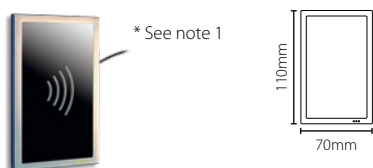

Proximity architectural reader - Matt Black, Gunmetal grey or Satin Chrome

Sales code 360-864BL/GG/SC
Price £240.00
More information <http://paxton.info/1045>