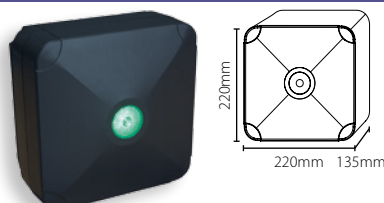

Proximity long range reader

Sales code 313-110
Price £285.00
More information <http://paxton.info/1043>