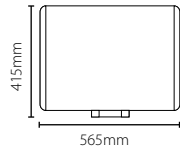

20 Networked Demonstration Products

You can use our demo products to show your customers the real benefits of Paxton systems.

Net2 PaxLock demo case

Sales code 901-999
Price £250.00
More information <http://paxton.info/1315>