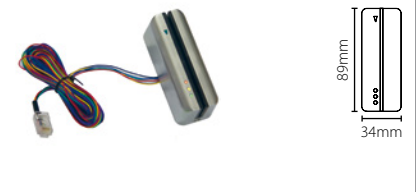

Compact CARDLOCK reader - Satin chrome

Sales code 945-803SC
Price £235.00
More information <http://paxton.info/1280>