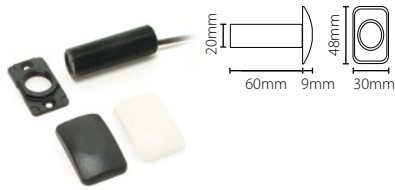

12 Net2 Readers

Proximity vandal proof reader

Sales code 568-855 ●
Price £150.00
More information <http://paxton.info/1046>