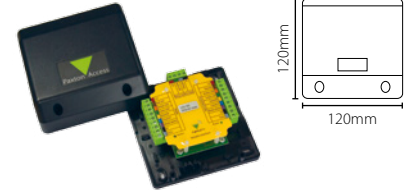

Proximity hands free interface - Plastic housing

Sales code 477-222
Price £110.00
More information <http://paxton.info/619>