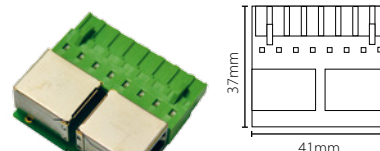

Paxton reader port connector - Pack of 5

Sales code 325-030
Price £30.00
More information <http://paxton.info/1325>