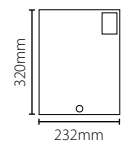

Net2 nano 1 door controller - 12V 2A PSU, Plastic cabinet

Sales code 654-772
Price £275.00
More information <http://paxton.info/1294>