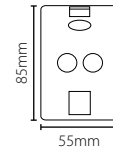

Switch2 hands free keycard - Green, pack of 10

Sales code 870-010G
Price £330.00
More information <http://paxton.info/1424>

36 Standalone Accessories

These accessories are for use with Switch2 and Compact systems.