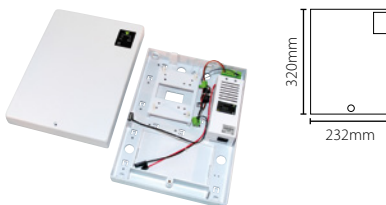

Paxton 12V 2A DC power supply - Plastic cabinet

Sales code 857-250
Price £95.00
More information <http://paxton.info/1249>