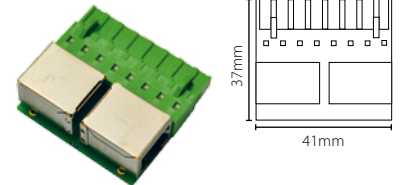

Paxton reader port connector - Pack of 5

Sales code 325-030
Price £30.00
More information <http://paxton.info/1325>