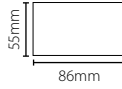

CARDLOCK 10 card starter pack

Sales code 850-010
Price £40.00
More information <http://paxton.info/1416>