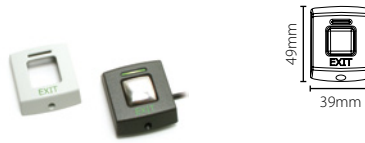

36 Standalone Accessories

These accessories are for use with Switch2 and Compact systems.

Paxton exit button - E38

Sales code 336-310
Price £32.00
More information <http://paxton.info/188>