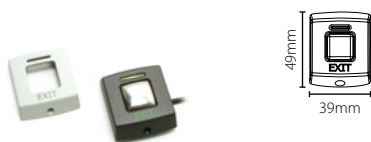

Paxton exit button - E38

Sales code 336-310
Price £32.00
More information <http://paxton.info/188>