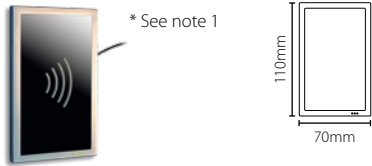

Proximity architectural reader - Matt black, Gunmetal grey or Satin chrome

Sales code 360-864BL/GG/SC ●
Price £240.00
More information <http://paxton.info/1045>