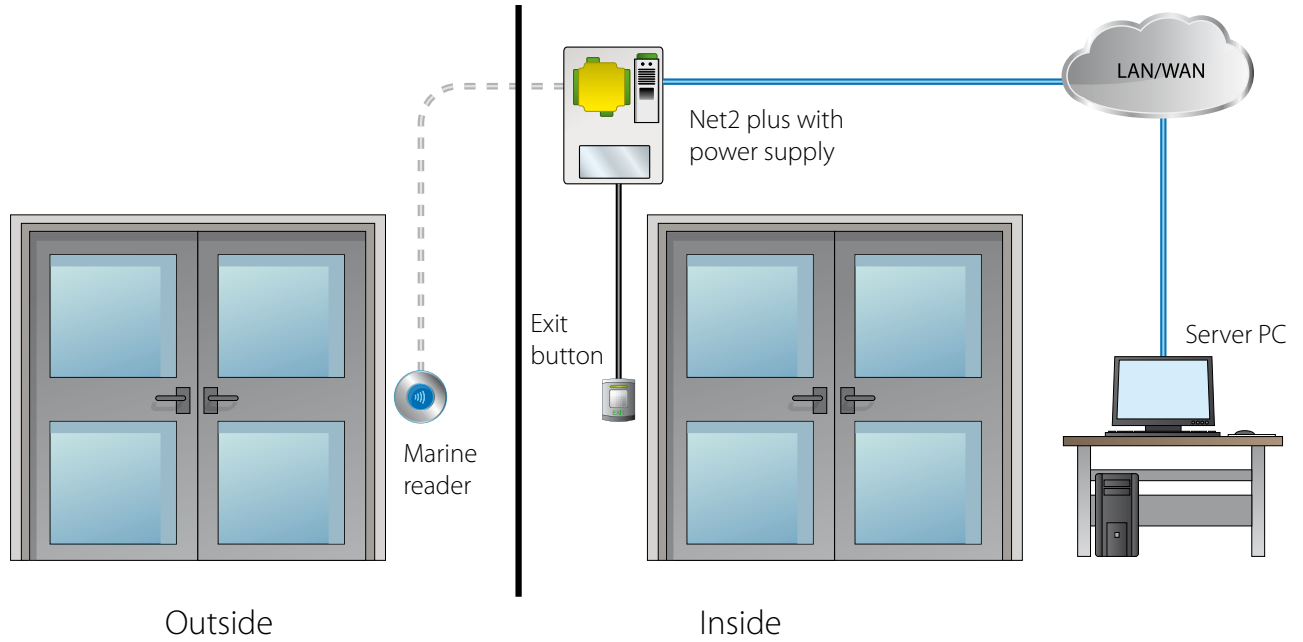

Paxton Readers Now Have Genuine HID Technology™

The majority of Paxton readers can now read HID™ 125kHz Proximity tokens, when enabled with an activation licence card. If required these readers can still be enabled to have Wiegand, via a separate activation licence card. Look for applicable readers in the Net2 Readers section from page 11.

Networked Access Control

6 Wired Controllers - Net2 Plus

Net2 plus

- A networked IP ready single door controller
- On-board TCP/IP connection allows direct connection to a network
- Can connect together with dedicated RS485 network