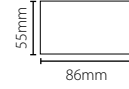

CARDLOCK 100 card starter pack

Sales code 850-100
Price £165.00
More information <http://paxton.info/1416>