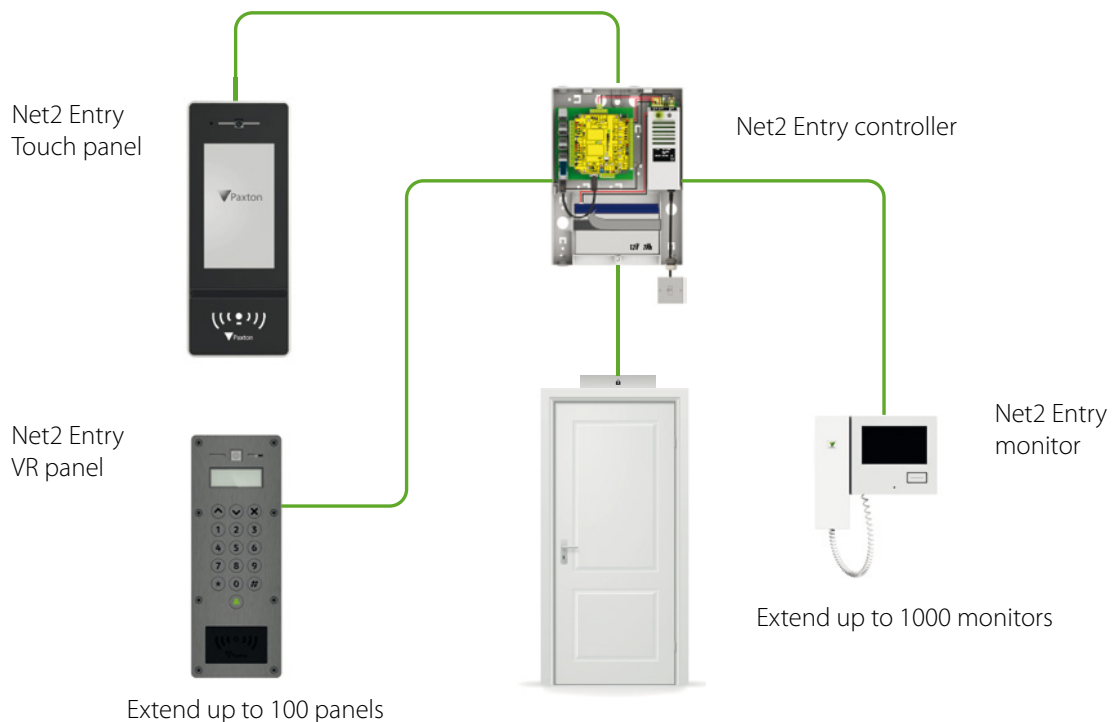

Sales code 541-427
 Price £160.00
 More information <http://paxton.info/1315>

Net2 demo board - Net2 plus

Sales code 121-005
 Price £245.00
 More information <http://paxton.info/1304>

Door Entry

22 Door Entry

Net2 Entry - A smart, simple door entry system

Net2 Entry is a door entry system that works standalone or alongside Net2 access control, combining door entry with key features of Net2. Net2 Entry is a scalable solution, allowing expansion of up to a hundred panels and a thousand monitors.

- Available in three variants: the Net2 Entry Touch panel with an advanced 7-inch colour touch screen, Net2 Entry Standard panel in anthracite grey and the Net2 Entry VR panel in stainless steel
- Just 3 components - monitor, panel and door controller
- All variants available in flush, surface and rain-hood versions – suitable for a range of environments
- Intruder alarm integration – customers set the alarm in Net2 from the Net2 Entry panel for extra convenience
- Personalise the Net2 Entry Touch panel with multiple theme options and contact images for quick visual recognition
- Super tough IK10 rated vandal resistant panel option in 316L marine grade stainless steel
- Pan/tilt camera functionality to capture an angled view
- Low light sensitivity camera – ideal for use day or night
- Add a secondary IP camera for higher security sites
- Video voicemail, enables visitors to leave a video message
- Reads Paxton and MIFARE® token technology
- SIP compatibility – the door can be answered from smartphone, tablet or PC*