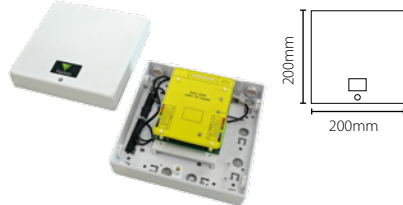

Net2 caller ID reader - Plastic housing

Sales code 460-210
Price £350.00
More information <http://paxton.info/1717>