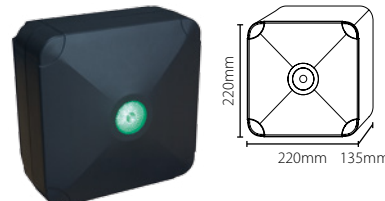

Proximity long range reader

Sales code 313-110
Price £285.00
More information <http://paxton.info/1043>