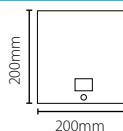

Net2 I/O board - Plastic housing

Sales code 385-710
Price £260.00
More information <http://paxton.info/1343>