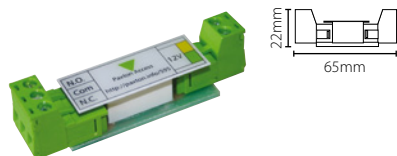

Compact relay module - Pack of 5

Sales code 325-010
Price £28.00
More information <http://paxton.info/1320>