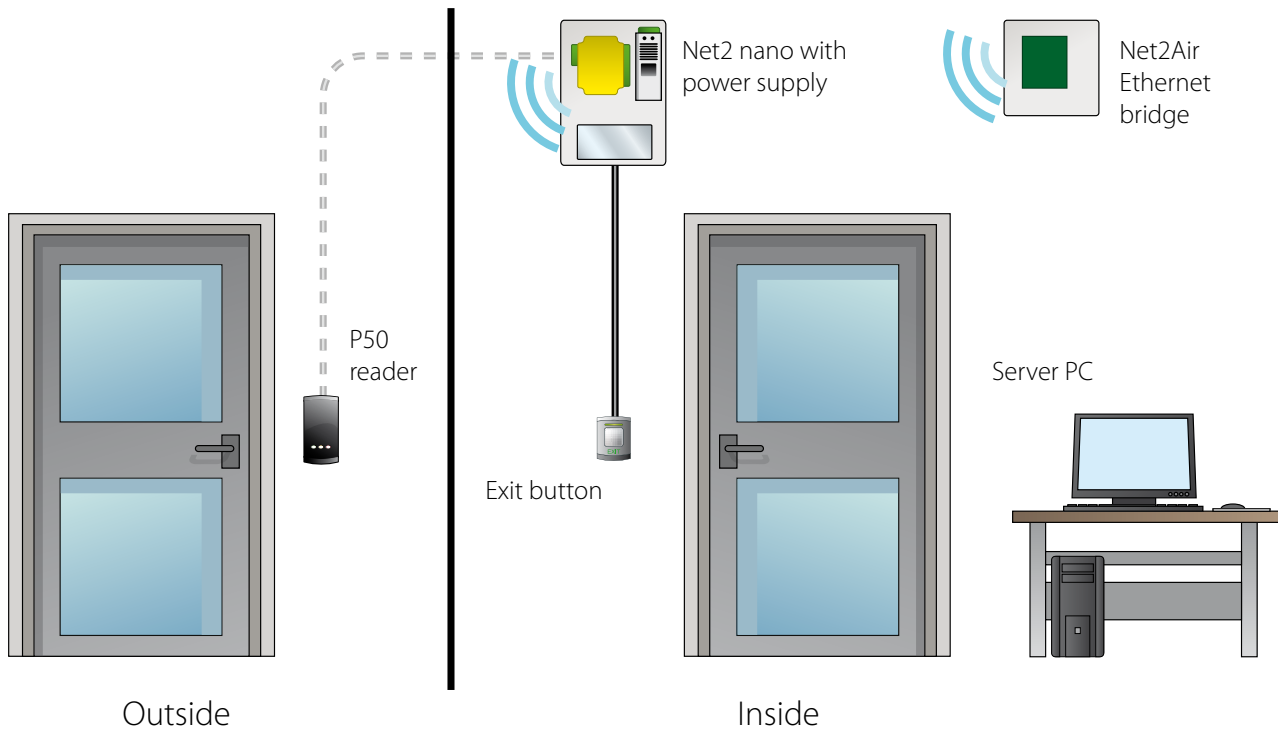

Net2 nano

- A wireless single door controller
- Communicates to the server PC using Net2Air technology via a Net2Air bridge
- No cable required between Net2 nano and the server PC, reducing installation time