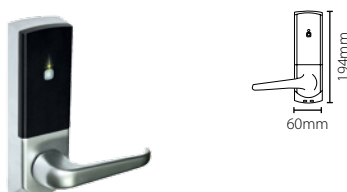

Compact Easyprox

Sales code 746-927
Price £285.00
More information <http://paxton.info/1265>