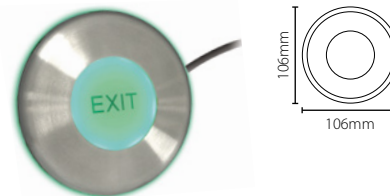

Paxton marine exit button

Sales code 593-721
Price £110.00
More information <http://paxton.info/188>