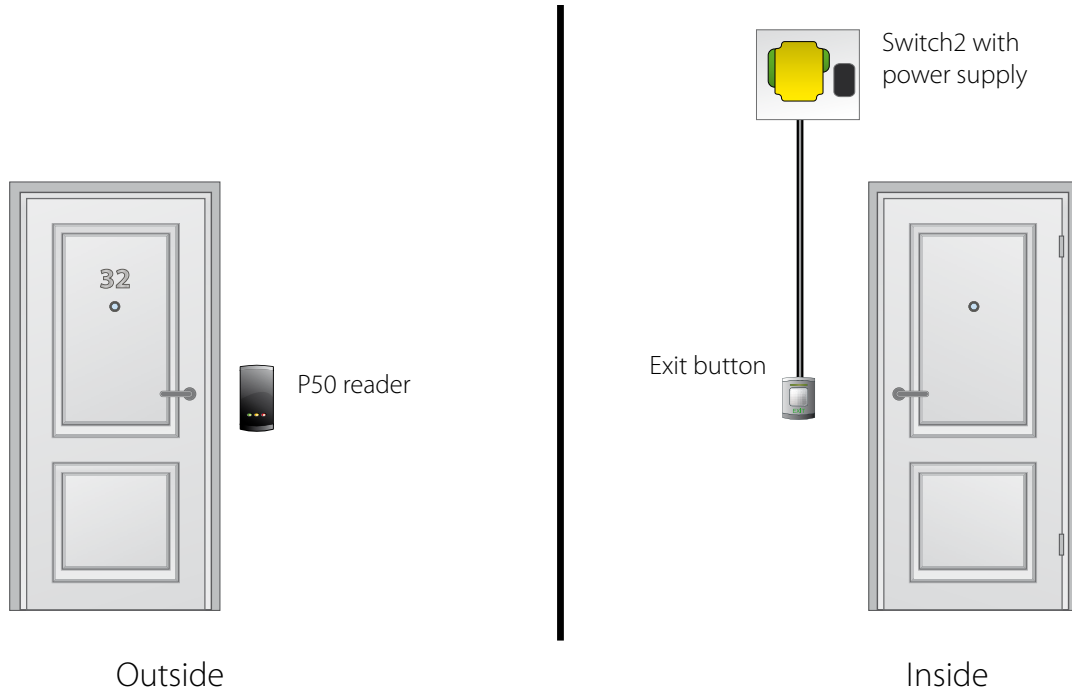

Sales code 337-430
Price £495.00
More information <http://paxton.info/1315>

Standalone Access Control

28 Standalone - Switch2

Switch2

Switch2 is a standalone system that comes as a separate single door controller and reader. The door controller is fitted on the secure side of the door, with the reader fitted on the other side. Switch2 offers a secure solution for customers wishing to control door access, who do not need the reports on users' movements provided by a PC based access control system.