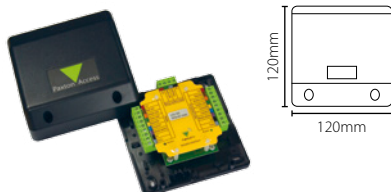

Proximity hands free interface - Plastic housing

Sales code 477-222
Price £110.00
More information <http://paxton.info/619>