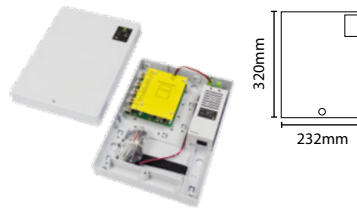

Net2 Entry - Extension switch

Sales code 337-773
Price £150.00
More information <http://paxton.info/2061>