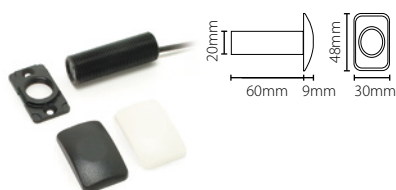

30 Switch2 Readers

Proximity vandal proof reader

Sales code 568-855
Price £150.00
More information <http://paxton.info/1046>