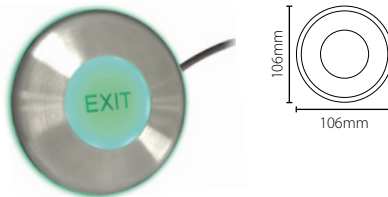

Paxton marine exit button

Sales code 593-721
Price £110.00
More information <http://paxton.info/188>