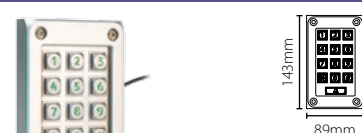

TOUCHLOCK vandal resistant metal keypad

Sales code 521-715
Price £130.00
More information <http://paxton.info/1099>