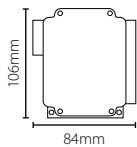

Net2 nano 1 door controller

Sales code 654-943
Price £200.00
More information <http://paxton.info/1294>