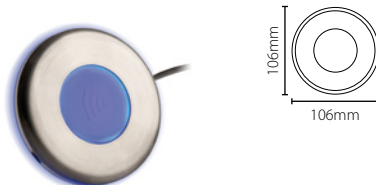

Proximity marine reader

Sales code 500-010
Price £225.00
More information <http://paxton.info/1042>