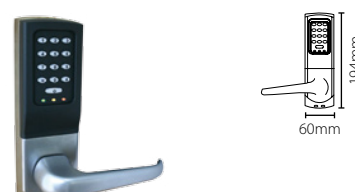

Compact Easyprox keypad

Sales code 746-583
Price £305.00
More information <http://paxton.info/1275>