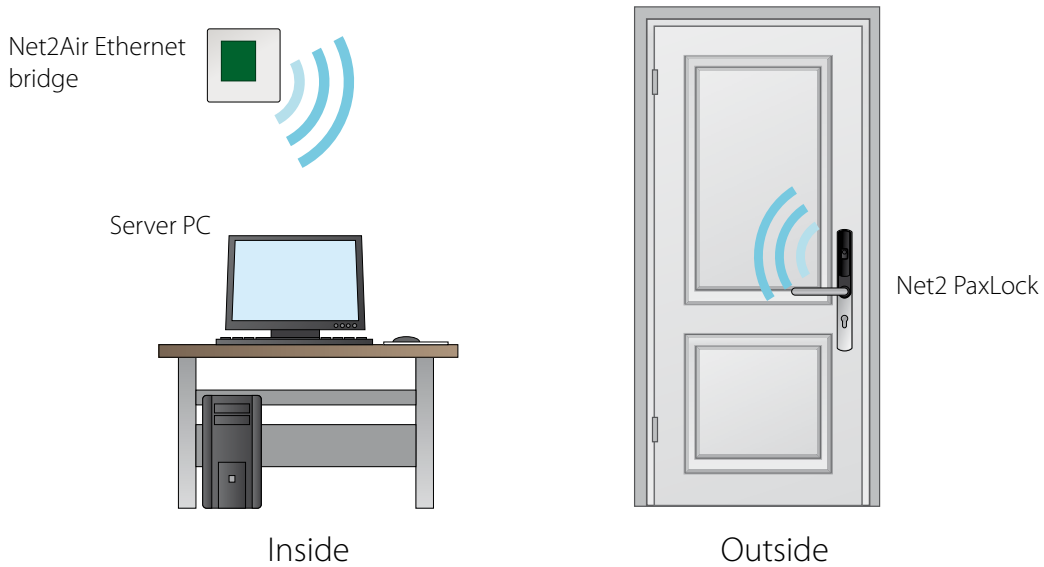

Net2 nano

- A wireless single door controller
- Communicates to the server PC using Net2Air technology via a Net2Air bridge
- No cable required between Net2 nano and the server PC, reducing installation time

Net2 nano 1 door controller - 12V 2A PSU, Plastic cabinet

Sales code 654-772
 Price £275.00
 More information <http://paxton.info/1294>

8 Wireless Controllers - Net2 PaxLock

Net2 PaxLock

- A wireless networked access control system in a slimline door handle
- Manage reports in the Net2 software in real time
- Communicates to the server PC using Net2Air technology via a Net2Air bridge
- Full battery management system
- MIFARE® or Net2 Proximity compatible versions available