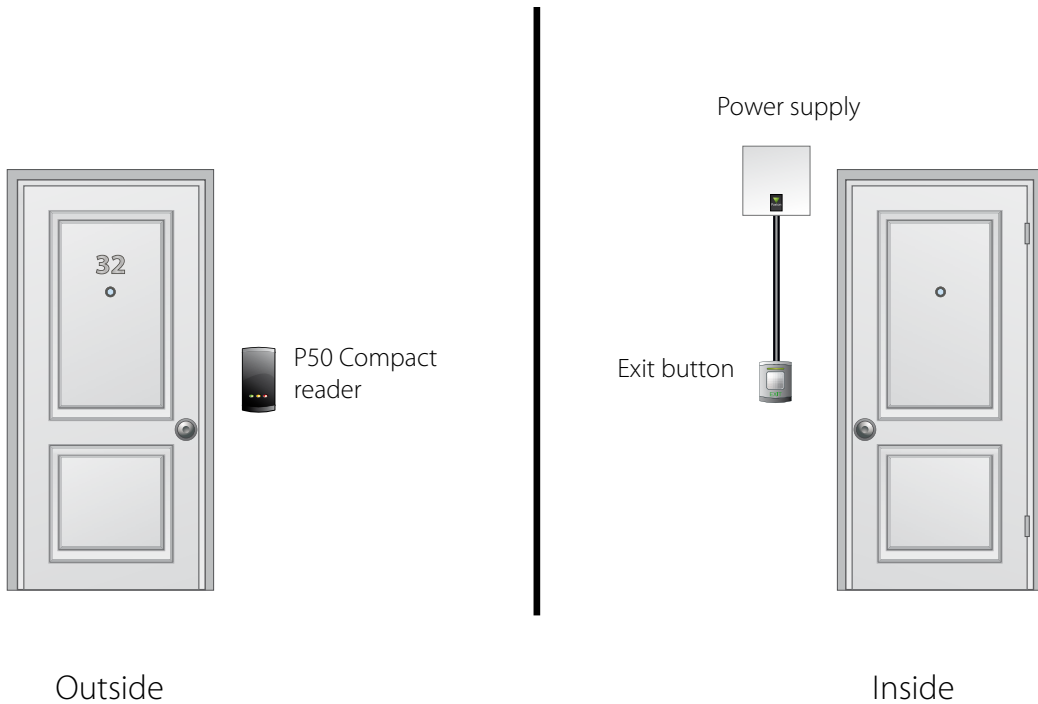

32 Standalone - Compact

Compact

Compact is a standalone solution where all the electronics are housed within the reader. Compact is suitable for low security internal doors requiring a cost-effective solution.