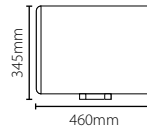

Net2 plus demo case

Sales code 541-427
Price £160.00
More information <http://paxton.info/1315>