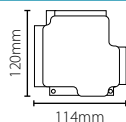

Net2 I/O board

Sales code 489-710
Price £245.00
More information <http://paxton.info/1343>