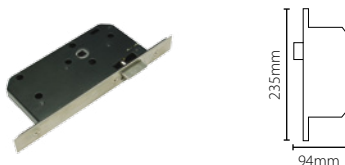

PaxLock - Mortice latch

Sales code 901-020
Price £25.00
More information <http://paxton.info/2004>