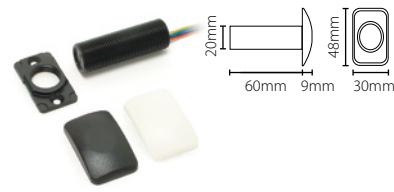

Compact proximity vandal proof reader

Sales code 326-735
Price £190.00
More information <http://paxton.info/1270>