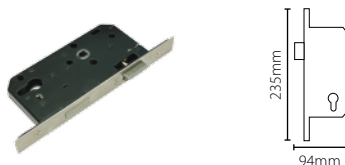

PaxLock - Mortice sash lock - 72mm centre

Sales code 901-010
Price £25.00
More information <http://paxton.info/2004>