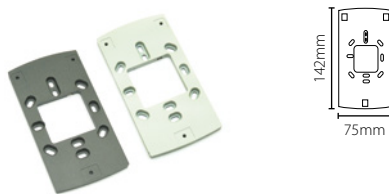

Paxton UK backbox adaptor - 75 series

Sales code 310-750
Price £5.50
More information <http://paxton.info/516>