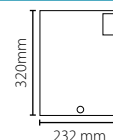

Net2 I/O board - Plastic housing

Sales code 385-710
 Price £260.00
 More information <http://paxton.info/1343>

Net2 I/O board - 12V 2A PSU, Plastic cabinet

Sales code 411-623
 Price £320.00
 More information <http://paxton.info/1343>