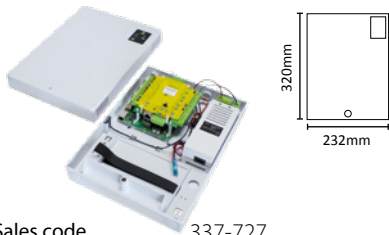

Net2 Entry - Monitor desk-mount stand

100mm
160mm
104mm

Sales code 337-847
Price £15.00
More information <http://paxton.info/2056>

24 Net2 Entry System Components

Net2 Entry - Control unit

Sales code 337-727
 Price £365.00
 More information <http://paxton.info/2061>