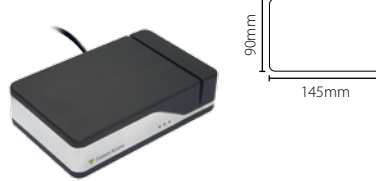

Net2 desktop reader - Proximity and magstripe

Sales code 350-910
Price £75.00
More information <http://paxton.info/1009>