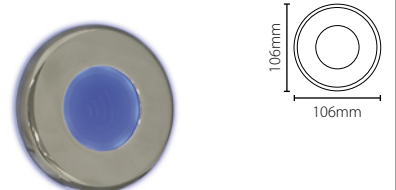

Proximity marine reader - Chrome

Sales code 500-020 ●
Price £225.00
More information <http://paxton.info/1042>