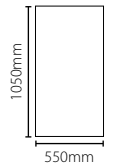

Net2 demo board - Net2 plus

Sales code 121-005
Price £245.00
More information <http://paxton.info/1304>