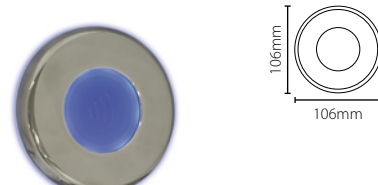

Proximity marine reader - Chrome

Sales code 500-020
Price £225.00
More information <http://paxton.info/1042>