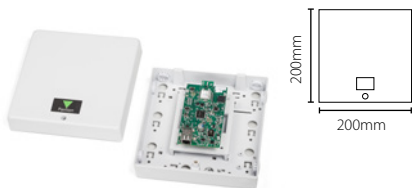

Net2Air bridge - Ethernet, PoE, Plastic housing

Sales code 477-500
Price £180.00
More information <http://paxton.info/1387>

These products may be used with Net2 PaxLock to aid installation on a variety of doors.