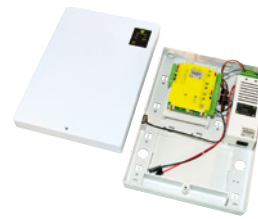

Net2 nano 1 door controller - 12V 2A PSU, Plastic cabinet

Sales code 654-772
Price £275.00
More information <http://paxton.info/1294>